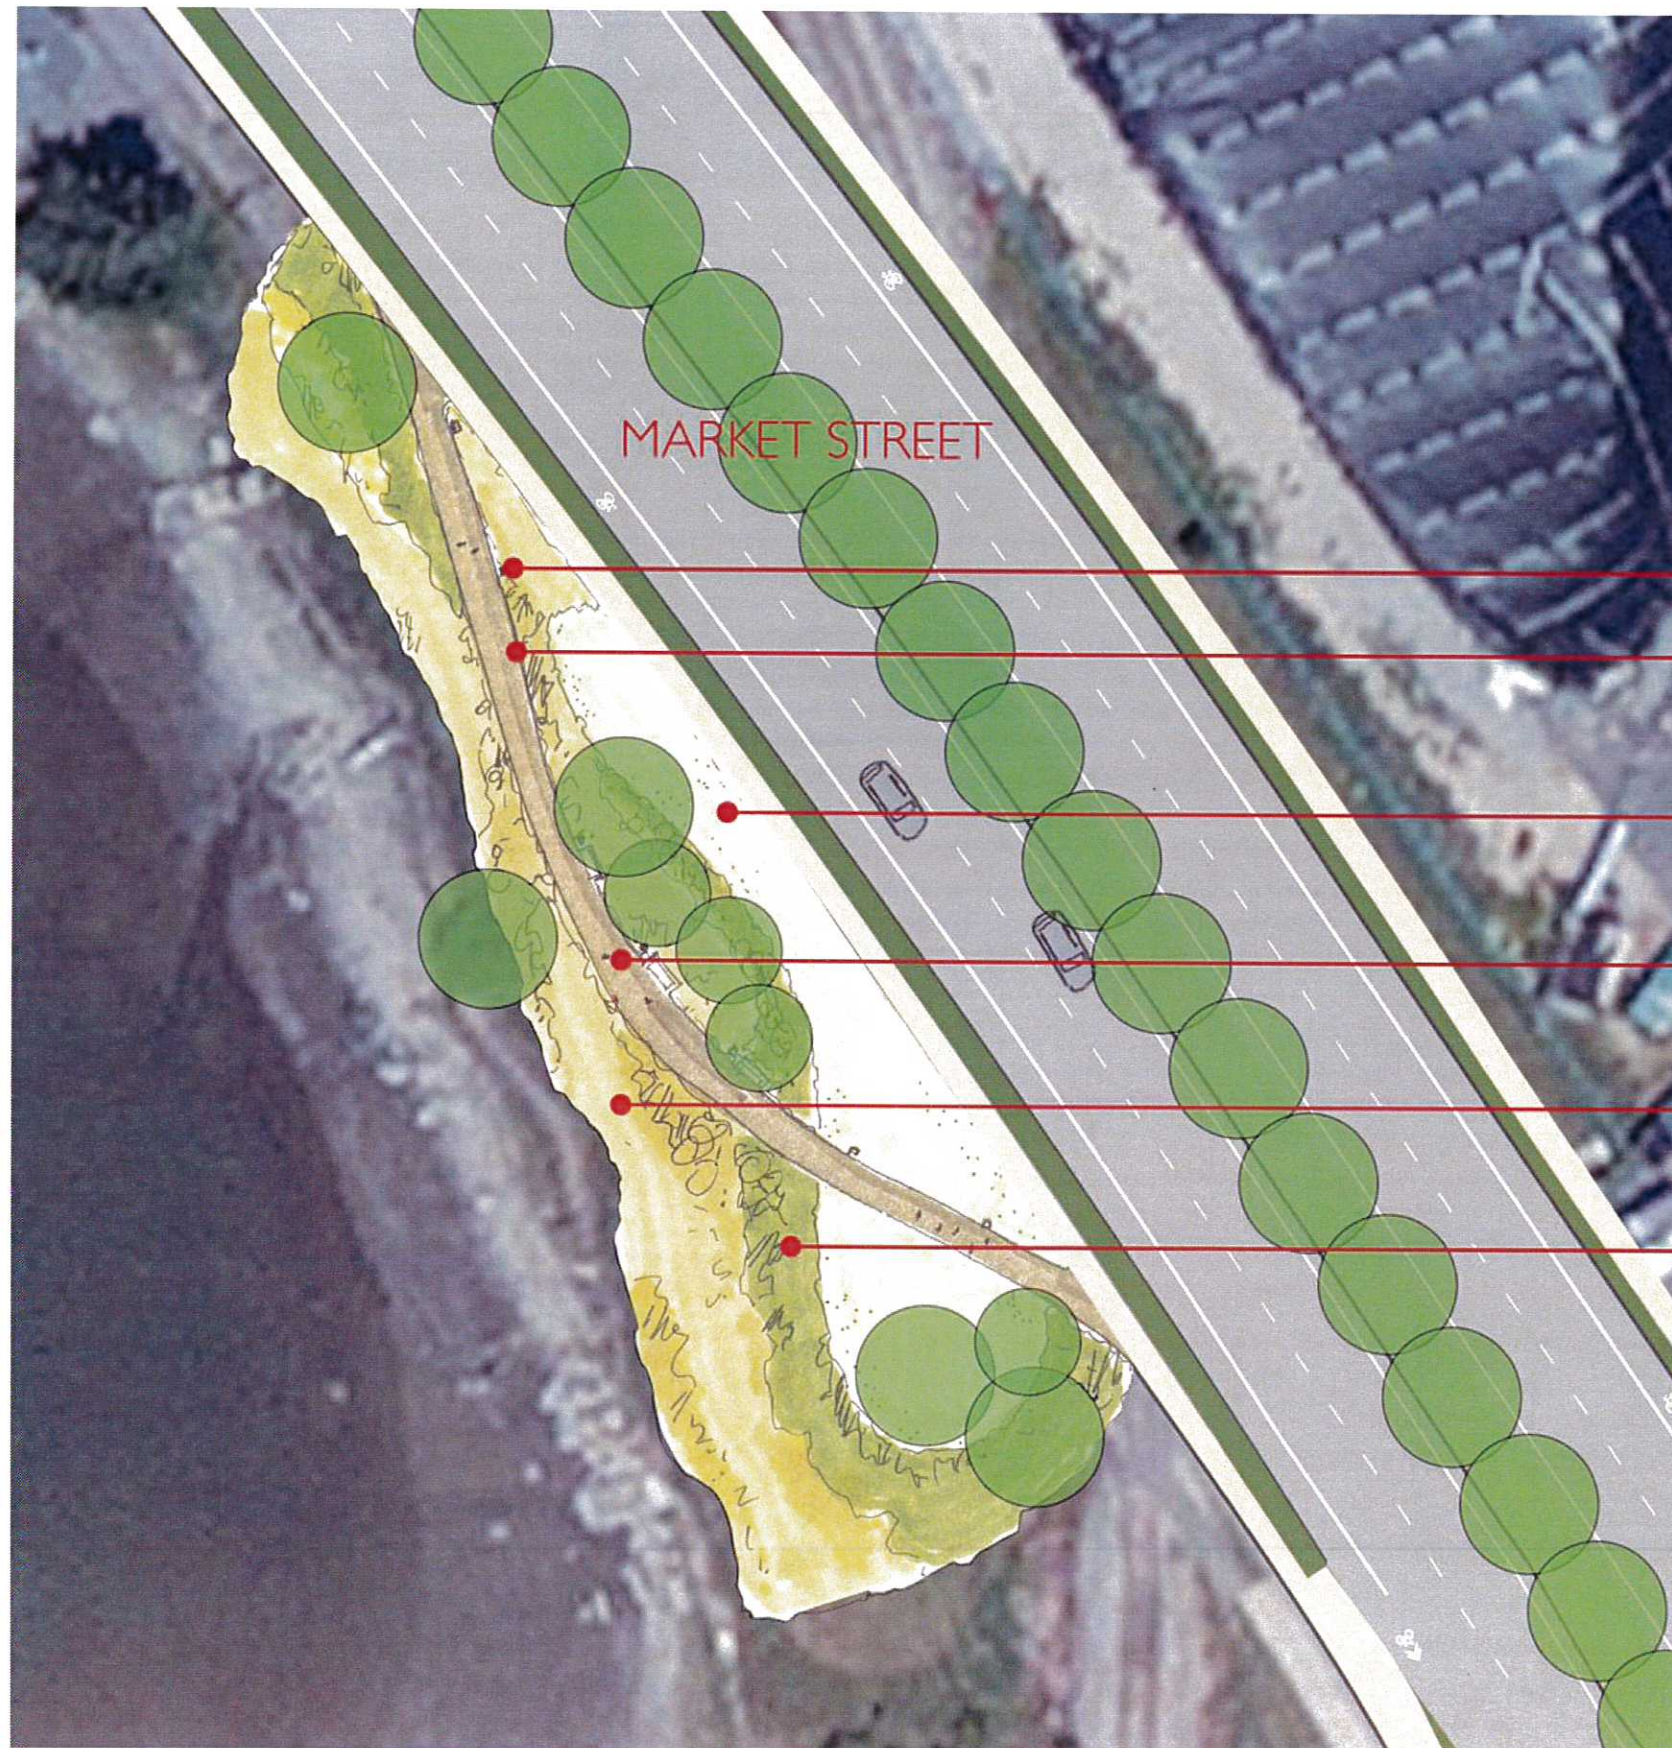

0 50' 100' 200' 400' 0.25 mi

MARKET STREET

LOW BOLLARD LIGHTS ALONG PATH

PARK PATH; WIDTH VARIES (8'-12' WIDE)

LAWN

GATHERING / SEATING AREA WITH BENCHES

NATURALIZED SHORELAND PLANTINGS

DRIFTS OF PARK PLANTINGS