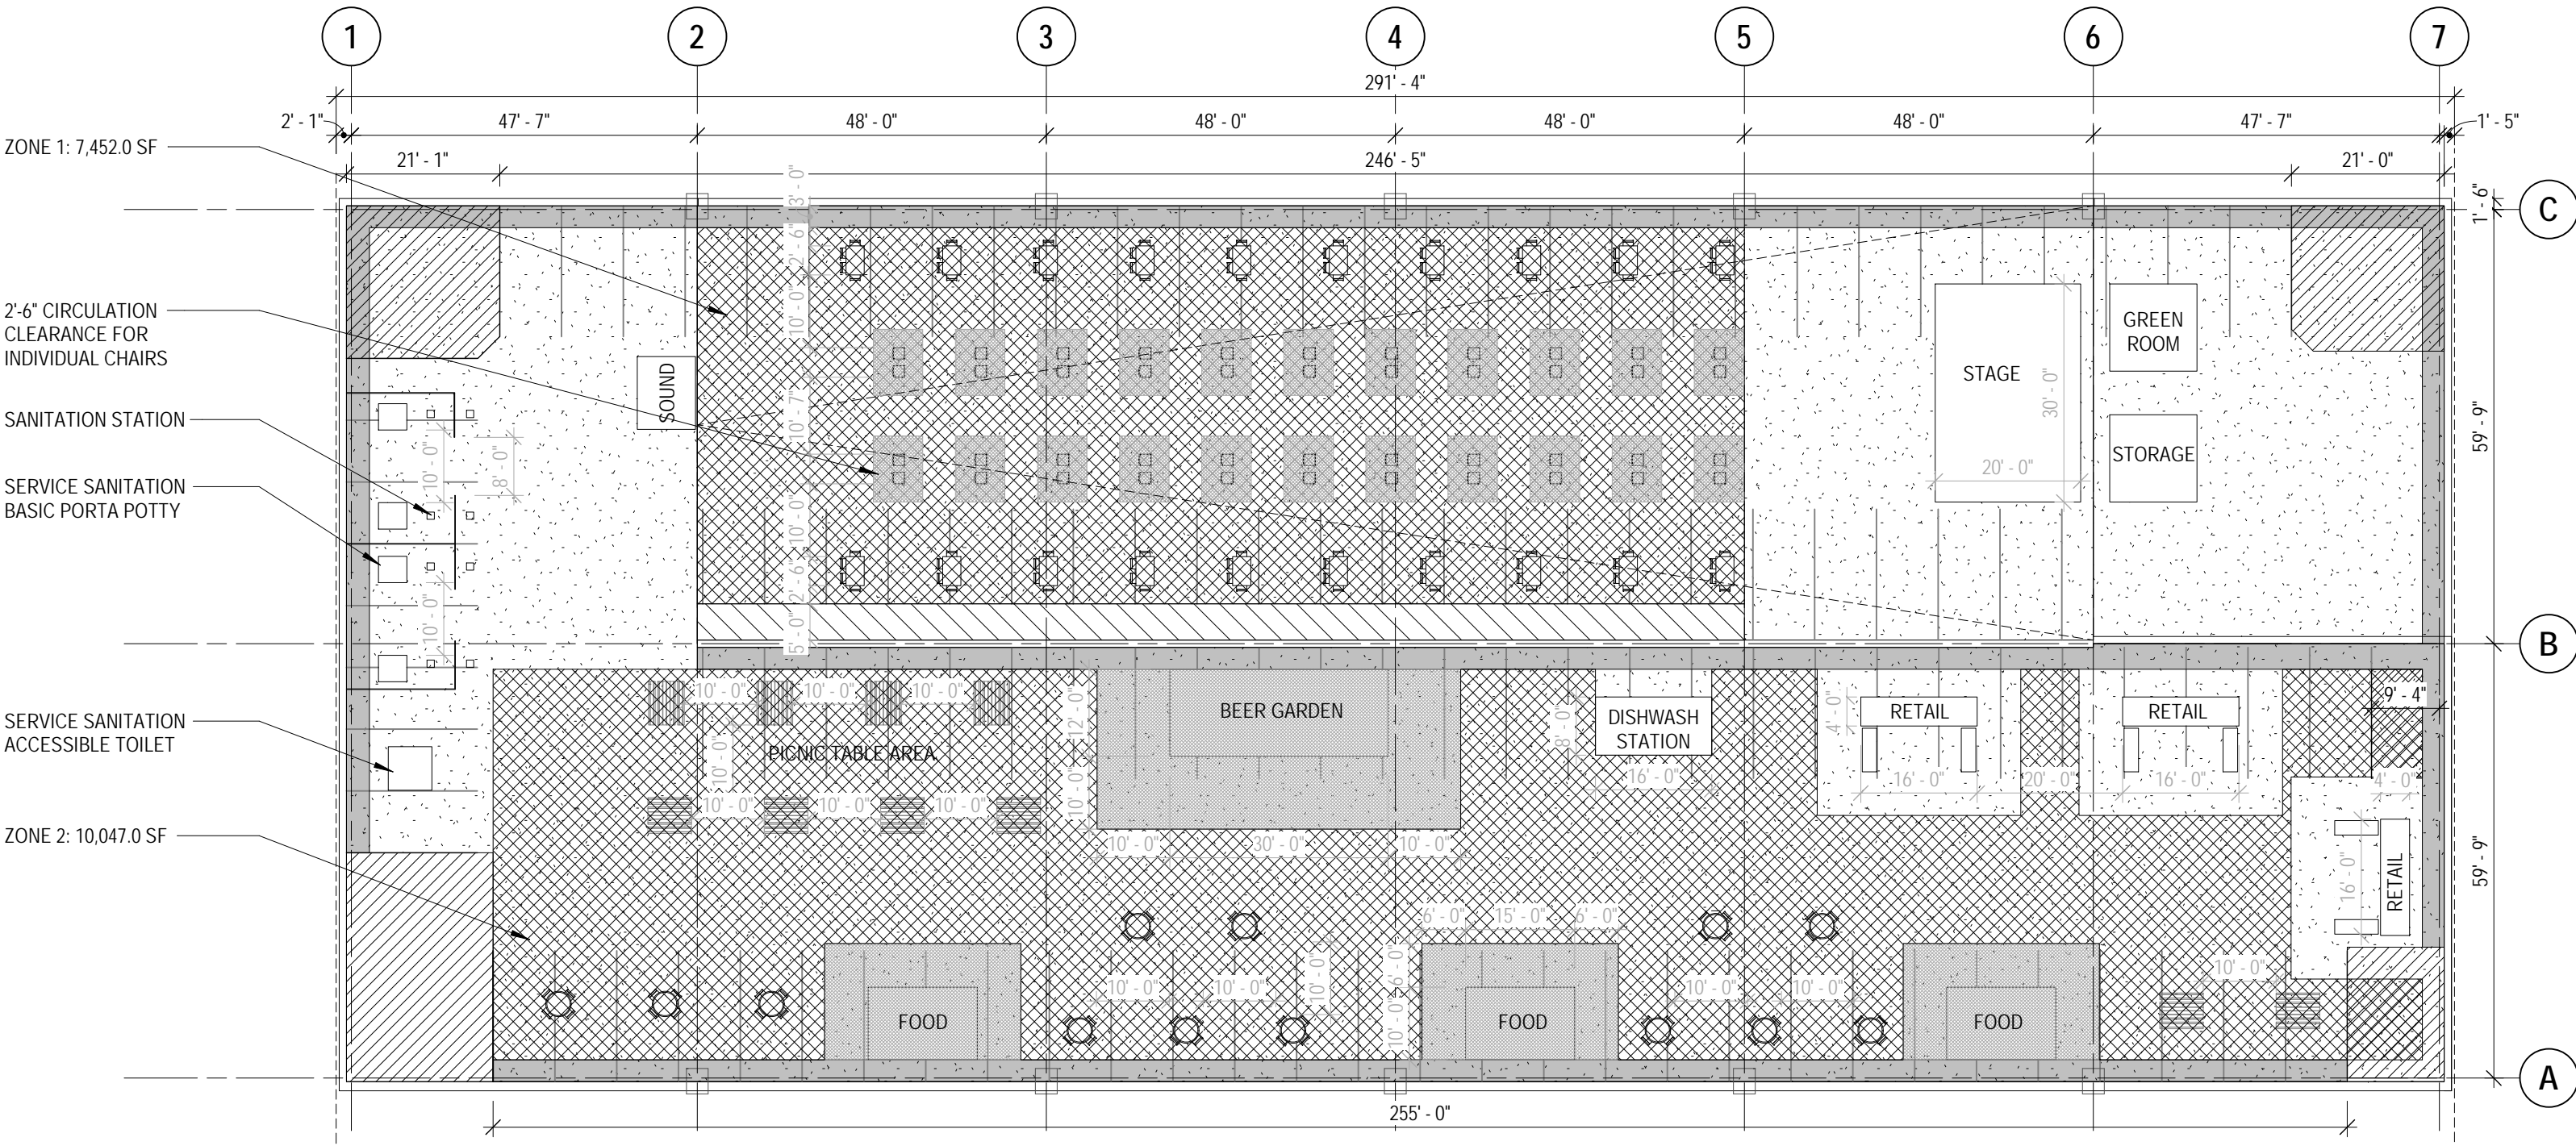

-  3' PERIMETER BUFFER ZONE
-  5' EMERGENCY CIRCULATION ZONE
-  SEATING CIRCULATION ZONE
-  EXISTING VEHICLE BUFFER ZONE - PAINTED
-  EXISTING GARAGE VERTICAL CIRCULATION

FOUNDRY GARAGE POP UP ROOF TOP TOP TIER FLOOR PLAN

SCALE: 3/64" = 1'-0"

FOUNDRY GARAGE POP UP ROOF TOP SOCIAL DISTANCE DIAGRAM

SCALE: 3/64" = 1'-0"

FOUNDRY GARAGE POP UP ROOF TOP 3D DIAGRAM

SCALE: 3/64" = 1'-0"

FOUNDRY GARAGE POP UP ROOF TOP NO HATCH

SCALE: 3/64" = 1'-0"