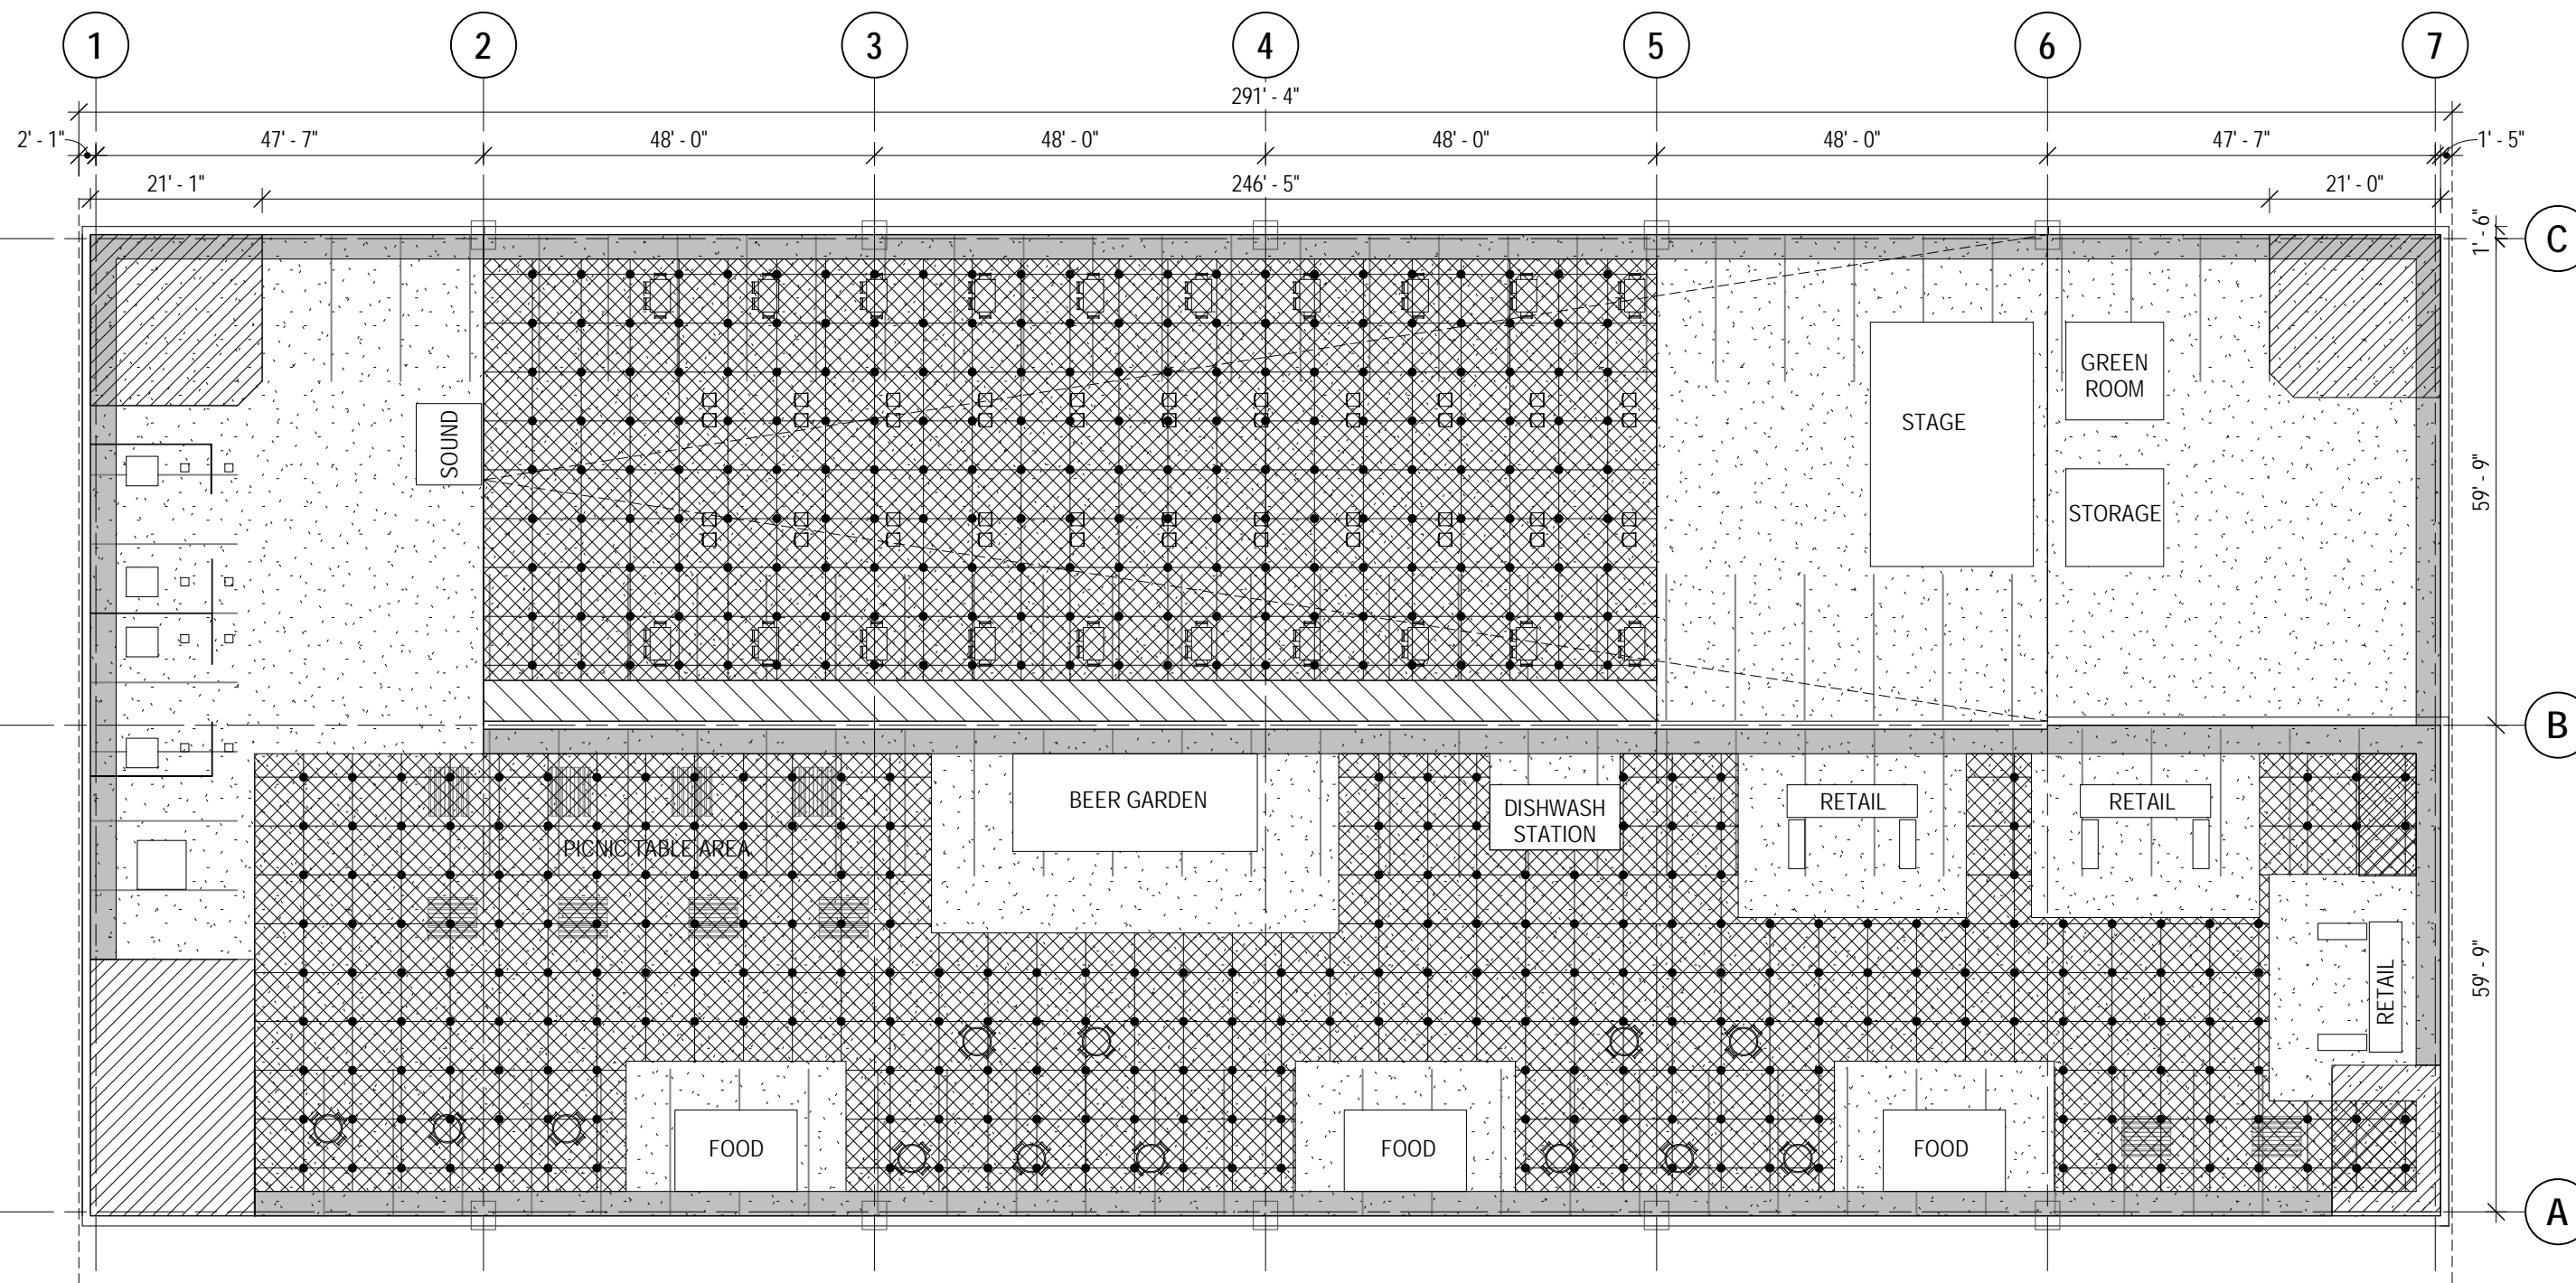

-  3' PERIMETER BUFFER ZONE
-  5' EMERGENCY CIRCULATION ZONE
-  SEATING CIRCULATION ZONE
-  EXISTING VEHICLE BUFFER ZONE - PAINTED
-  EXISTING GARAGE VERTICAL CIRCULATION

FOUNDRY GARAGE POP UP ROOF TOP TOP TIER FLOOR PLAN

SCALE: 3/64" = 1'-0"

FOUNDRY GARAGE POP UP ROOF TOP SOCIAL DISTANCE DIAGRAM

SCALE: 3/64" = 1'-0"

FOUNDRY GARAGE POP UP ROOF TOP 3D DIAGRAM

SCALE: 3/64" = 1'-0"

FOUNDRY GARAGE POP UP ROOF TOP NO HATCH

SCALE: 3/64" = 1'-0"