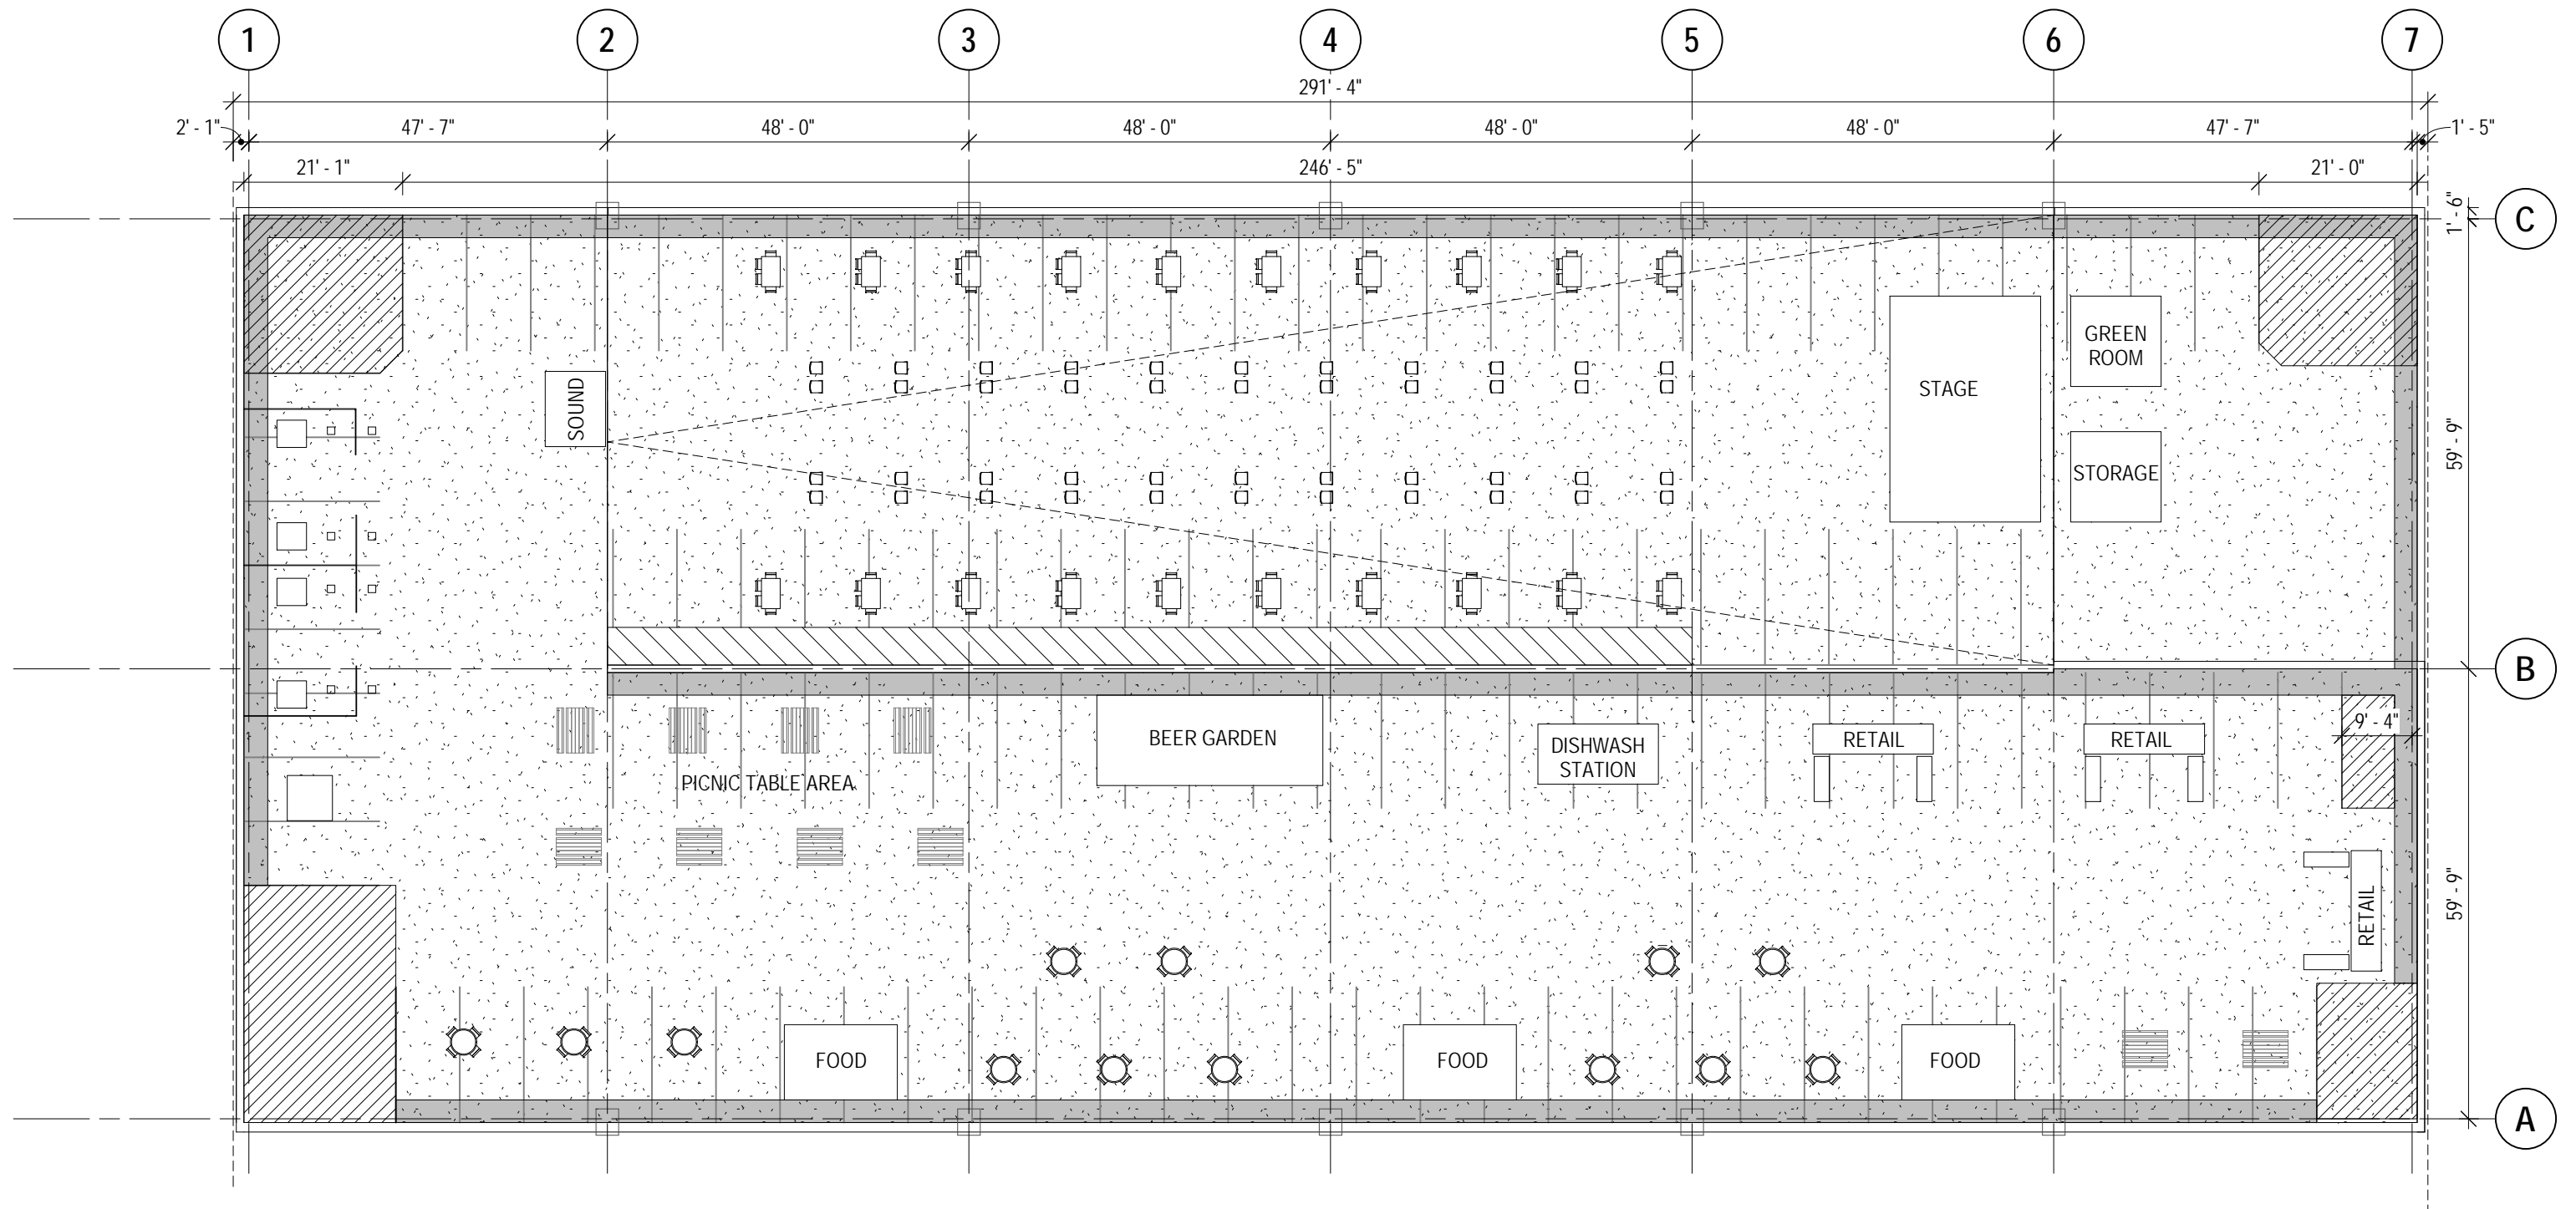

-  3' PERIMETER BUFFER ZONE
-  5' EMERGENCY CIRCULATION ZONE
-  SEATING CIRCULATION ZONE
-  EXISTING VEHICLE BUFFER ZONE - PAINTED
-  EXISTING GARAGE VERTICAL CIRCULATION

FOUNDRY GARAGE POP UP ROOF TOP TOP TIER FLOOR PLAN

SCALE: 3/64" = 1'-0"

FOUNDRY GARAGE POP UP ROOF TOP SOCIAL DISTANCE DIAGRAM

SCALE: 3/64" = 1'-0"

FOUNDRY GARAGE POP UP ROOF TOP 3D DIAGRAM

SCALE: 3/64" = 1'-0"

FOUNDRY GARAGE POP UP ROOF TOP NO HATCH

SCALE: 3/64" = 1'-0"