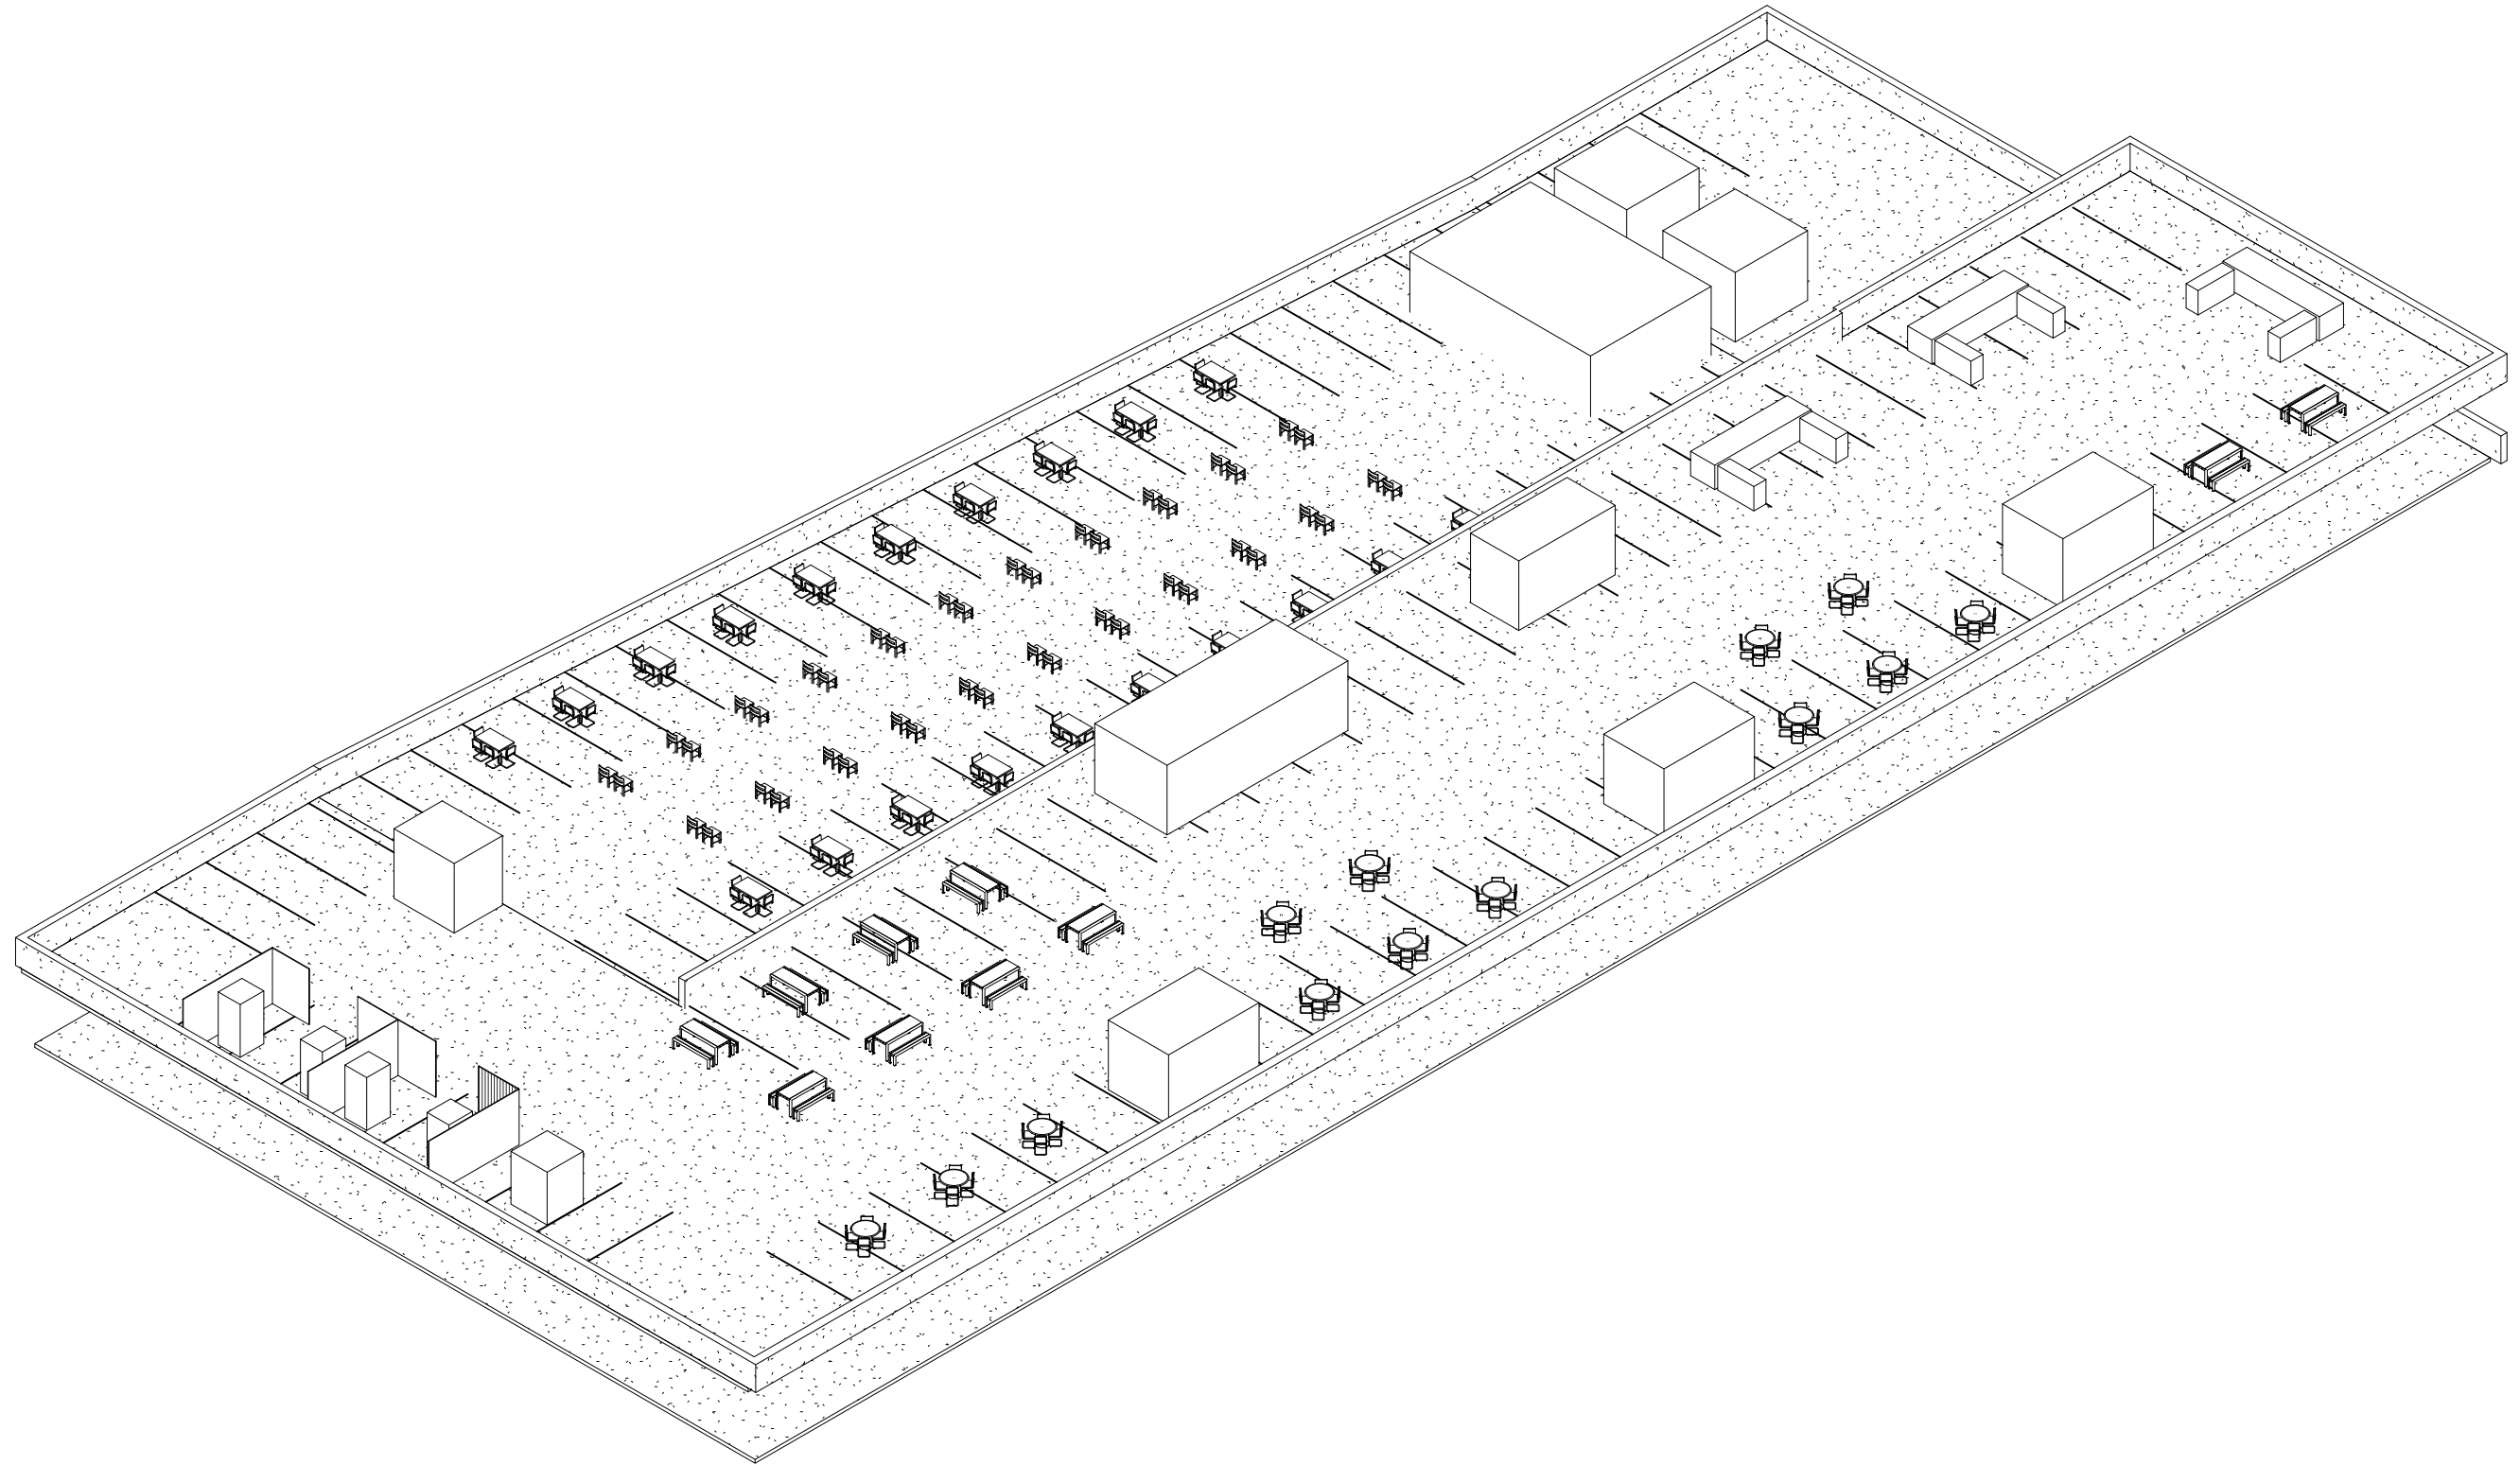

-  3' PERIMETER BUFFER ZONE
-  5' EMERGENCY CIRCULATION ZONE
-  SEATING CIRCULATION ZONE
-  EXISTING VEHICLE BUFFER ZONE - PAINTED
-  EXISTING GARAGE VERTICAL CIRCULATION

FOUNDRY GARAGE POP UP ROOF TOP TOP TIER FLOOR PLAN

SCALE: 3/64" = 1'-0"

FOUNDRY GARAGE POP UP ROOF TOP SOCIAL DISTANCE DIAGRAM

SCALE: 3/64" = 1'-0"

FOUNDRY GARAGE POP UP ROOF TOP 3D DIAGRAM

SCALE: 3/64" = 1'-0"

FOUNDRY GARAGE POP UP ROOF TOP NO HATCH

SCALE: 3/64" = 1'-0"