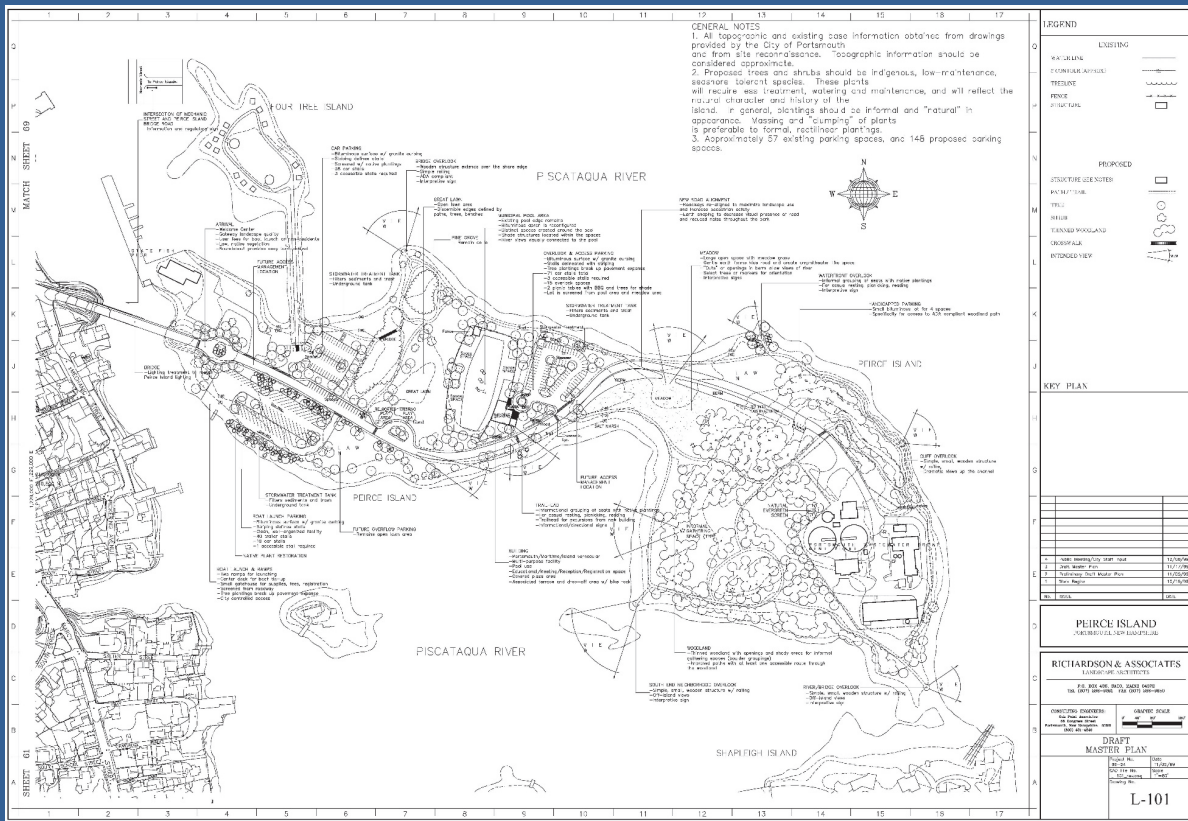

Peirce Island Master Plan: Dec 1999

April 19, 2021

Peirce Island Work Session

6