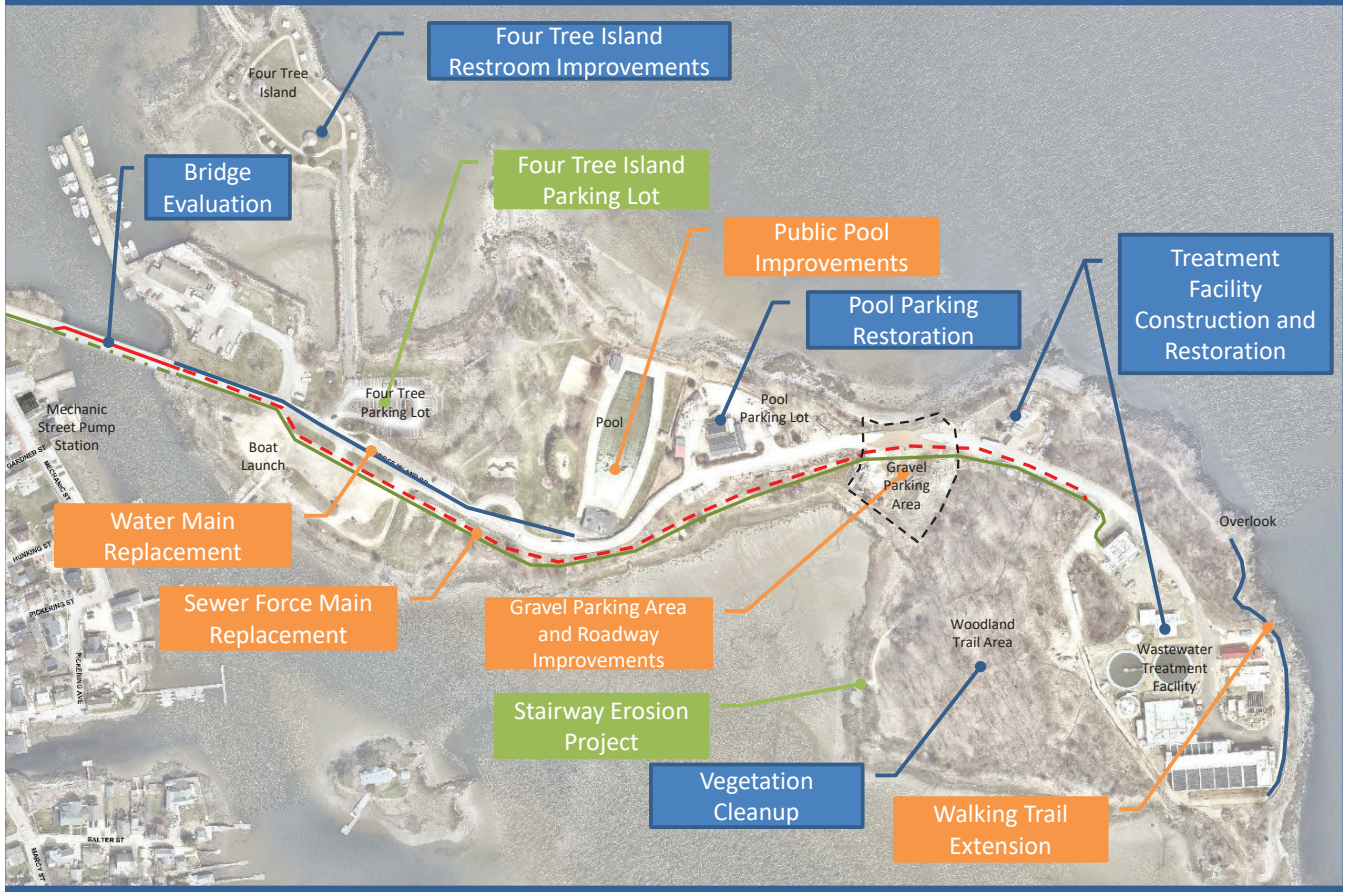

Overview Of Activities

Off Leash Dog Walking Area

- Updated Map Identifying All Locations
- Will Put In Place Temporary Access for Peirce Island Until Construction Complete