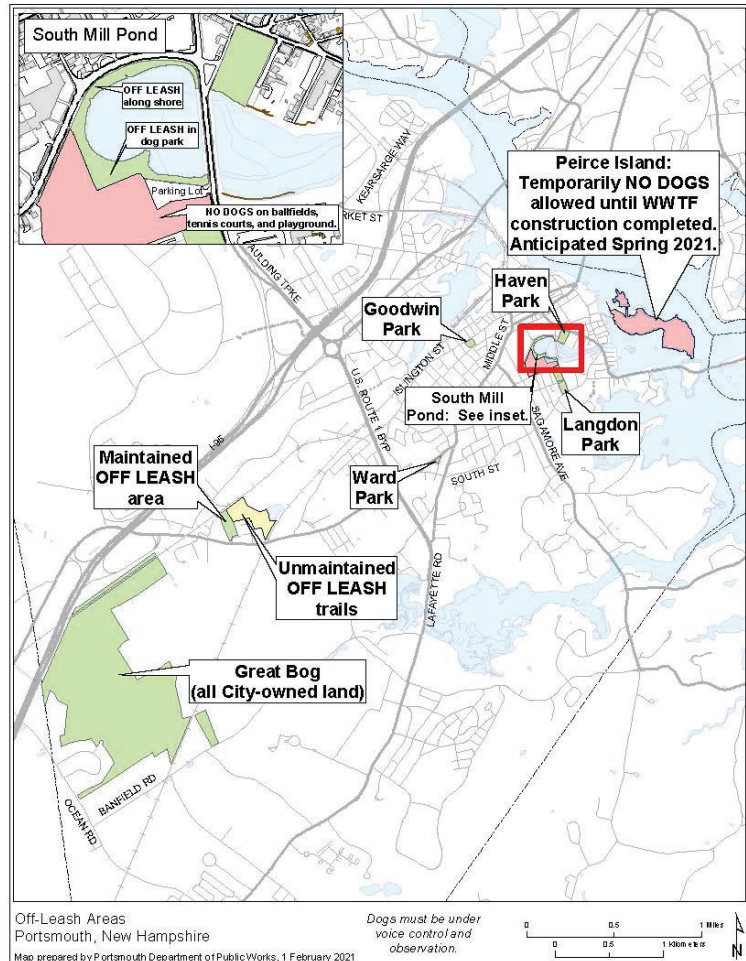

April 19, 2021

Dogs must be under
voice control and
observation.