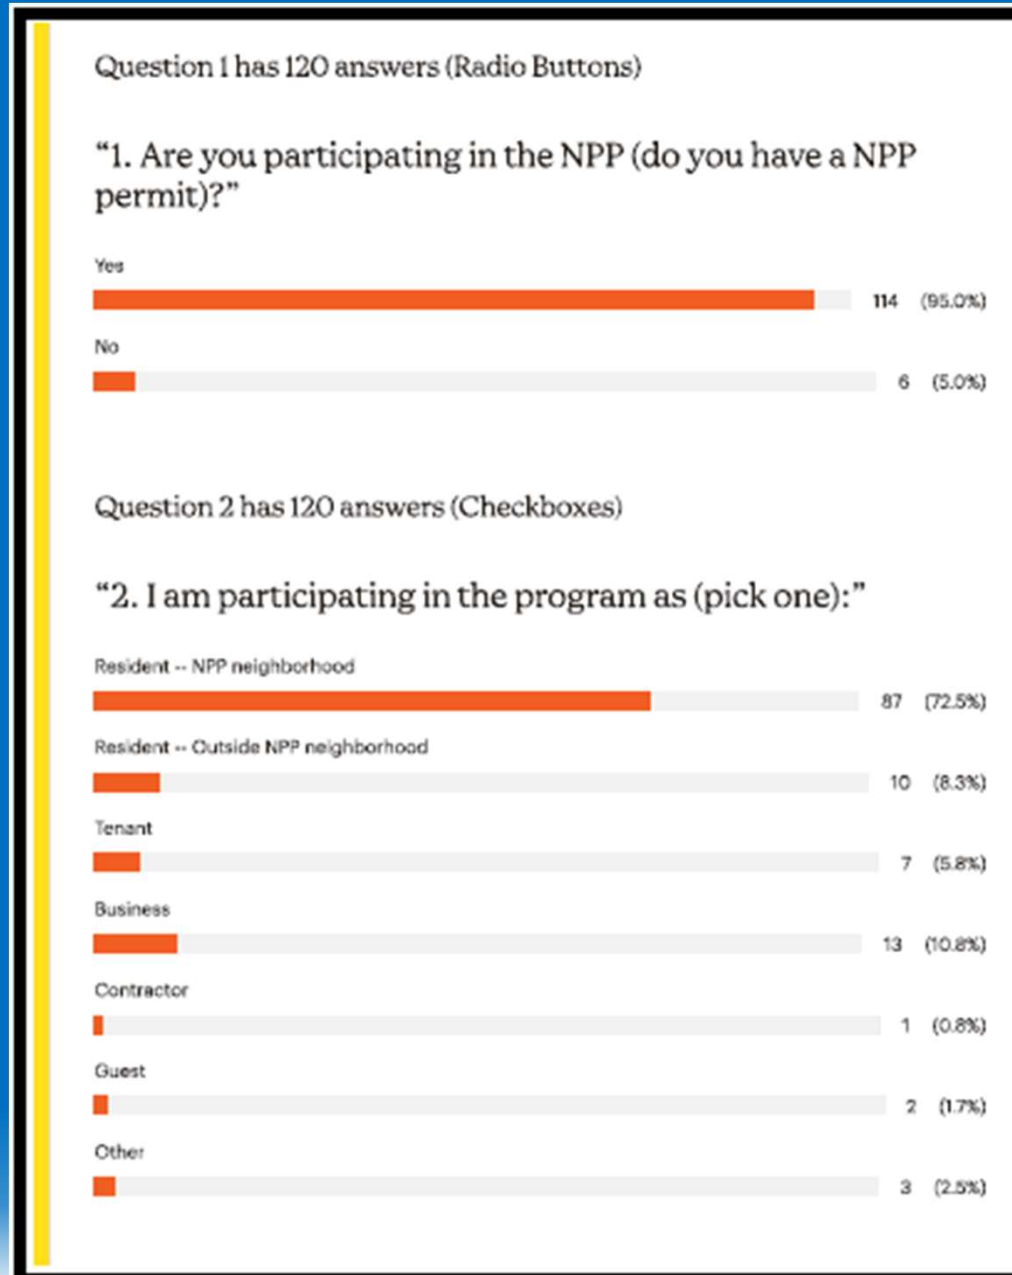

CITY OF PORTSMOUTH

Parking & Transportation Division

Islington Creek Neighborhood Parking Program Pilot
Preliminary Survey Results

NPP SURVEY: QUESTIONS 1 & 2

NPP SURVEY: QUESTIONS 3 & 4

Question 3 has 120 answers (Radio Buttons)