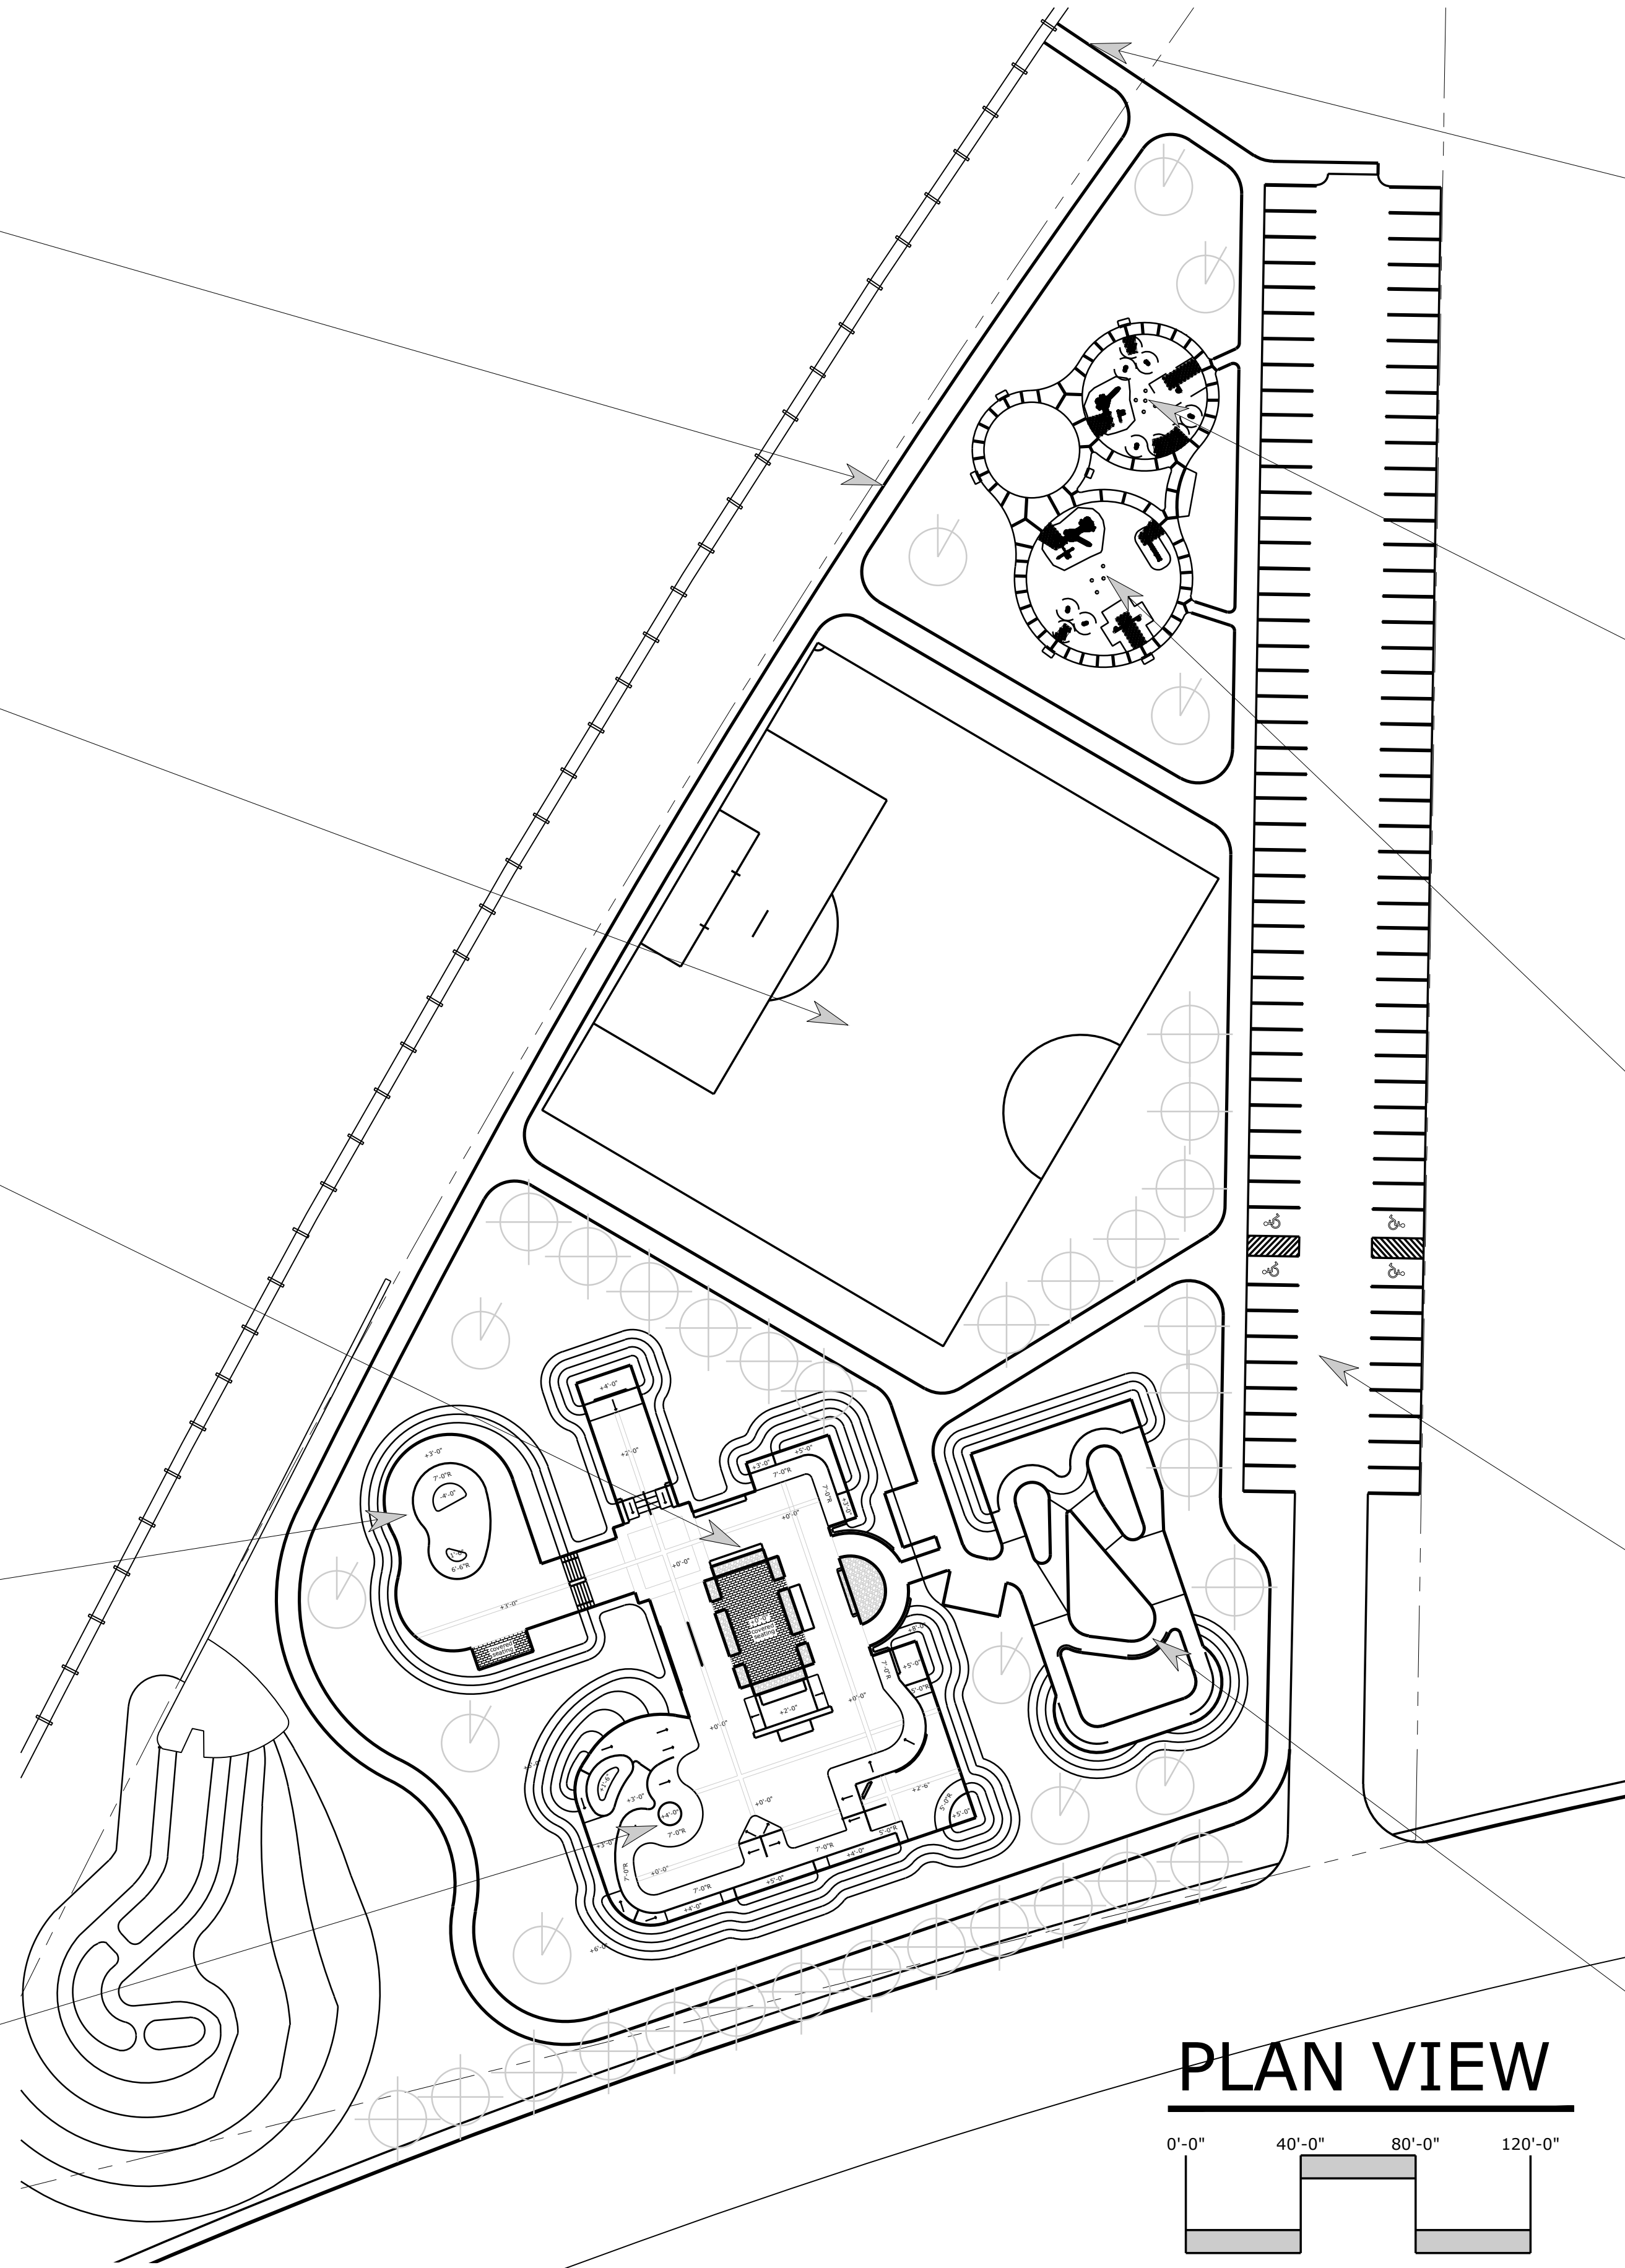

WALKING TRAIL

OPEN SPACE / SOCCER FIELD

SHADED SEATING AREA

SKATEPARK BOWL

SKATEPARK STREET

PLAN VIEW

TRAIL HEAD

NATURAL PLAYGROUND

NATURAL PLAYGROUND

PARKING LOT

PUMP TRACK

"STUMP DUMP' PARK PROPOSED MASTER PLAN PORTSMOUTH, NEW HAMPSHIRE