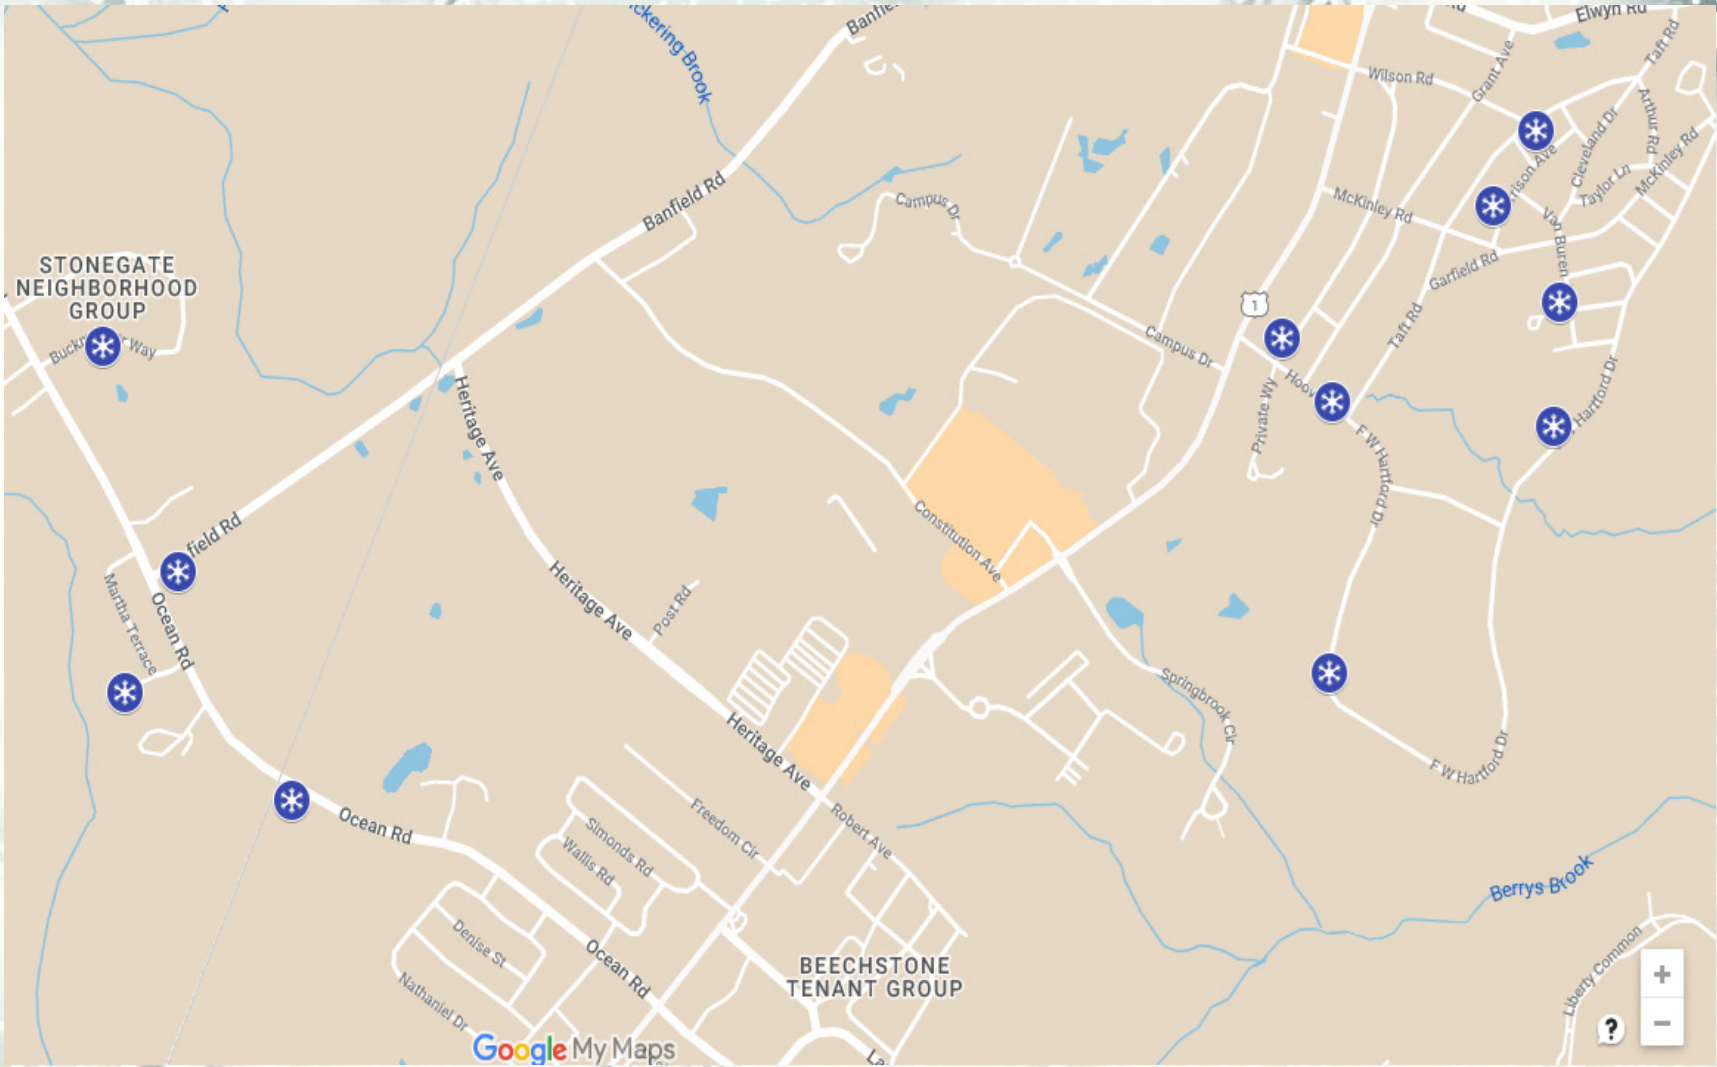

# Portsmouth Neighborhoods Holiday Lights Map

STONEGATE  
NEIGHBORHOOD  
GROUP

BEECHSTONE  
TENANT GROUP

Google My Maps